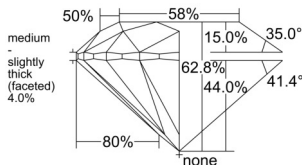

GIA®

FACSIMILE

GIA REPORT 1535340726

Verify this report at GIA.edu

GIA NATURAL DIAMOND DOSSIER®

September 15, 2025
GIA Report Number 1535340726
Shape and Cutting Style ..... Round Brilliant
Measurements ..... 5.77 - 5.80 x 3.63 mm

GRADING RESULTS

Carat Weight ..... 0.75 carat
Color Grade ..... E
Clarity Grade VVS1
Cut Grade ..... Excellent

ADDITIONAL GRADING INFORMATION

Polish ..... Excellent
Symmetry ..... Excellent
Fluorescence ..... Medium Blue
Clarity Characteristics ..... Pinpoint
Inscription(s): GIA 1535340726

PROPORTIONS

Profile to actual proportions

GRADING SCALES

GIA COLOR SCALE	GIA CLARITY SCALE	GIA CUT SCALE	
D	FLAWLESS	EXCELLENT	
E	INTERNALLY FLAWLESS		
F		VVS₁	VERY GOOD
G	VVS₂		
H	VS₁	GOOD	
I	VS₂		
J	SI₁	FAIR	
K	SI₂		
L	I₁	POOR	
M			
N			
O	I₂		
P			
Q			
R	I₃		
S			
T			
U			
V			
W			
X			
Y			
Z