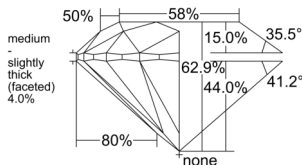

GIA®

FACSIMILE

GIA REPORT 1535323998

Verify this report at GIA.edu

GIA NATURAL DIAMOND DOSSIER®

September 05, 2025
GIA Report Number 1535323998
Shape and Cutting Style ..... Round Brilliant
Measurements ..... 5.61 - 5.65 x 3.55 mm

GRADING RESULTS

Carat Weight ..... 0.70 carat
Color Grade ..... H
Clarity Grade VS2
Cut Grade ..... Excellent

ADDITIONAL GRADING INFORMATION

Polish ..... Excellent
Symmetry ..... Excellent
Fluorescence ..... None
Clarity Characteristics..... Crystal, Cloud, Indented Natural
Inspection(s): GIA 1535323998

PROPORTIONS

GRADING SCALES

GIA COLOR SCALE

COLOREDNESS	D
	E
	F
	G
	H
	I
	J
NEAR COLORLESS	K
	L
	M
FADING	N
	O
	P
	Q
	R
	S
	T
	U
	V
	W
	X
	Y
LIGHT	Z

GIA CLARITY SCALE

FLAWLESS	INTERNAL FLAWLESS	
		FLAWLESS
VERY VERY SLIGHTLY INCLUDED	VVS₁	
	VVS₂	
VERY SLIGHTLY INCLUDED	VS₁	
	VS₂	
SLIGHTLY INCLUDED	SI₁	
	SI₂	
INCLUDED	I₁	
	I₂	
	I₃	

GIA CUT SCALE

EXCELLENT
VERY GOOD
GOOD
FAIR
POOR