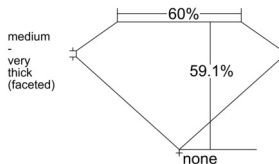

GIA®

FACSIMILE

GIA REPORT 1535311058

Verify this report at GIA.edu

GIA NATURAL DIAMOND DOSSIER®

September 04, 2025
GIA Report Number 1535311058
Shape and Cutting Style ..... Heart Brilliant
Measurements ..... 4.94 x 5.55 x 3.28 mm

GRADING RESULTS

Carat Weight ..... 0.51 carat
Color Grade ..... F
Clarity Grade VS2

ADDITIONAL GRADING INFORMATION

Polish ..... Excellent
Symmetry ..... Very Good
Fluorescence ..... None
Clarity Characteristics ..... Cloud, Feather
Inscription(s): GIA 1535311058

PROPORTIONS

Profile not to actual proportions

GRADING SCALES

GIA COLOR SCALE		GIA CLARITY SCALE			
COLORLESS	D	VERY VERY SLIGHTLY INCLUDED	FLAWLESS		
	E		INTERNALLY FLAWLESS		
	F	VERY SLIGHTLY INCLUDED	VVS₁		
	G		VVS₂		
	H		VS₁		
	NEAR COLORLESS	I	SLIGHTLY INCLUDED	VS₂	
		J		SI₁	
		FAINT	K	INCLUDED	SI₂
			L		I₁
			M		I₂
VERT LIGHT	N	LIGHT	I₃		
	O				
	P				
	Q				
	R