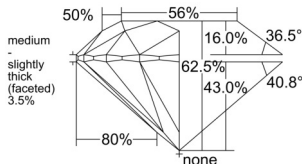

GIA®

FACSIMILE

GIA REPORT 1535284413

Verify this report at GIA.edu

GIA NATURAL DIAMOND DOSSIER®

September 02, 2025
GIA Report Number 1535284413
Shape and Cutting Style ..... Round Brilliant
Measurements ..... 4.26 - 4.29 x 2.67 mm

GRADING RESULTS

Carat Weight ..... 0.30 carat
Color Grade ..... H
Clarity Grade VVS2
Cut Grade ..... Excellent

ADDITIONAL GRADING INFORMATION

Polish ..... Excellent
Symmetry ..... Excellent
Fluorescence ..... None
Clarity Characteristics..... Pinpoint, Feather, Cloud, Indented
Natural

Inscription(s): GIA 1535284413

PROPORTIONS

GRADING SCALES

GIA COLOR SCALE	GIA CLARITY SCALE	GIA CUT SCALE
COLOURLESS	FLAWLESS	EXCELLENT
D	INTERNALLY FLAWLESS	
E	VVS₁	VERY GOOD
F		
G	VVS₂	
H	VS₁	GOOD
I		
J	VS₂	
K	SI₁	FAIR
L		
M	SI₂	
N	I₁	POOR
O		
P	I₂	
Q	I₃	
R		
S		
T		
U		
V		
W		
X		
Y		
Z