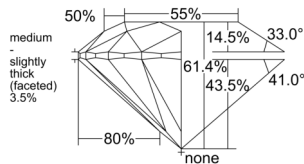

GIA®

FACSIMILE

GIA REPORT 1535281441

Verify this report at GIA.edu

GIA NATURAL DIAMOND DOSSIER®

September 02, 2025
GIA Report Number 1535281441
Shape and Cutting Style ..... Round Brilliant
Measurements ..... 4.61 - 4.63 x 2.84 mm

GRADING RESULTS

Carat Weight ..... 0.37 carat
Color Grade ..... J
Clarity Grade VVS1
Cut Grade ..... Excellent

ADDITIONAL GRADING INFORMATION

Polish ..... Excellent
Symmetry ..... Excellent
Fluorescence ..... None
Clarity Characteristics ..... Pinpoint, Cavity
Inscription(s): GIA 1535281441

PROPORTIONS

Profile to actual proportions

GRADING SCALES

GIA COLOR SCALE

COLOREDNESS	D
	E
	F
	G
	H
	I
	J
NEAR COLORLESS	K
	L
	M
	N
	O
	P
	R
	S
	T
	U
	V
	W
	X
	Y
LIGHT	Z

GIA CLARITY SCALE

VERY VERY SLIGHTLY INCLUDED	FLAWLESS
	INTERNALLY FLAWLESS
VERY SLIGHTLY INCLUDED	VVS₁
	VVS₂
SLIGHTLY INCLUDED	VS₁
	VS₂
INCLUDED	SI₁
	SI₂
	I₁
	I₂
	I₃

GIA CUT SCALE

EXCELLENT
VERY GOOD
GOOD
FAIR
POOR