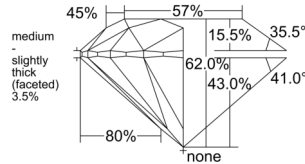

GIA®

FACSIMILE

GIA REPORT 1535274670

Verify this report at GIA.edu

GIA NATURAL DIAMOND DOSSIER®

September 02, 2025
GIA Report Number 1535274670
Shape and Cutting Style ..... Round Brilliant
Measurements ..... 4.39 - 4.41 x 2.73 mm

GRADING RESULTS

Carat Weight ..... 0.32 carat
Color Grade ..... D
Clarity Grade VVS1
Cut Grade ..... Excellent

ADDITIONAL GRADING INFORMATION

Polish ..... Excellent
Symmetry ..... Excellent
Fluorescence ..... None
Clarity Characteristics ..... Pinpoint, Feather
Inscription(s): GIA 1535274670

PROPORTIONS

Profile to actual proportions