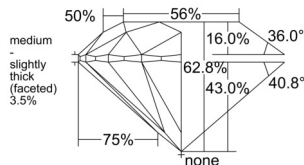

GIA®

FACSIMILE

GIA REPORT 1535241864

Verify this report at GIA.edu

GIA NATURAL DIAMOND DOSSIER®

September 01, 2025
GIA Report Number 1535241864
Shape and Cutting Style ..... Round Brilliant
Measurements ..... 6.13 - 6.17 x 3.86 mm

GRADING RESULTS

Carat Weight ..... 0.90 carat
Color Grade ..... E
Clarity Grade VS1
Cut Grade ..... Excellent

ADDITIONAL GRADING INFORMATION

Polish ..... Excellent
Symmetry ..... Excellent
Fluorescence ..... Medium Blue
Clarity Characteristics ..... Crystal, Knot
Inscription(s): GIA 1535241864

PROPORTIONS

Profile to actual proportions

GRADING SCALES

GIA COLOR SCALE

COLORLESS	D
	E
	F
	G
	H
	I
	J
NEAR COLORLESS	K
	L
Faint	M
	N
	O
	P
Very Light	Q
	R
	S
	T
	U
	V
	W
	X
	Y
Light	Z

GIA CLARITY SCALE

FLAWLESS	VERY VERY SLIGHTLY INCLUDED	VS₁	VS₂	VS₁	VS₂	SL₁	SL₂	I₁	I₂	I₃		
											FLAWLESS	INTERNALLY FLAWLESS

GIA CUT SCALE

EXCELLENT
VERY GOOD
GOOD
FAIR
POOR