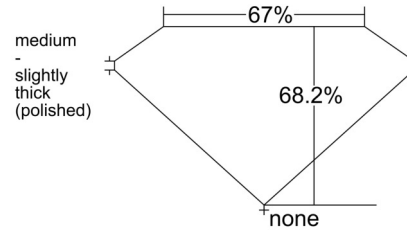

GIA NATURAL DIAMOND GRADING REPORT

August 23, 2025
 GIA Report Number 1535188955
 Shape and Cutting Style Emerald Cut
 Measurements 7.56 x 5.39 x 3.68 mm

GRADING RESULTS

Carat Weight 1.52 carat
 Color Grade I
 Clarity Grade VS1

ADDITIONAL GRADING INFORMATION

Polish Excellent
 Symmetry Excellent
 Fluorescence None
 Inscription(s): GIA 1535188955

PROPORTIONS

Profile not to actual proportions

CLARITY CHARACTERISTICS

KEY TO SYMBOLS*

- Feather
- Needle
- Pinpoint

* Red symbols denote internal characteristics (inclusions). Green or black symbols denote external characteristics (blemishes). Diagram is an approximate representation of the diamond, and symbols shown indicate type, position, and approximate size of clarity characteristics. All clarity characteristics may not be shown. Details of finish are not shown.