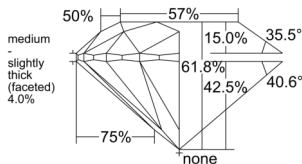

GIA®

FACSIMILE

GIA REPORT 1535186280

Verify this report at GIA.edu

GIA NATURAL DIAMOND DOSSIER®

August 22, 2025
GIA Report Number 1535186280
Shape and Cutting Style ..... Round Brilliant
Measurements ..... 5.83 - 5.85 x 3.61 mm

GRADING RESULTS

Carat Weight ..... 0.76 carat
Color Grade ..... J
Clarity Grade S11
Cut Grade ..... Excellent

ADDITIONAL GRADING INFORMATION

Polish ..... Excellent
Symmetry ..... Excellent
Fluorescence ..... None
Clarity Characteristics ..... Cloud, Crystal, Feather
Inscription(s): GIA 1535186280

PROPORTIONS

GRADING SCALES

GIA COLOR SCALE

COLOREDNESS	D
	E
	F
	G
	H
	I
	J
NEAR COLORLESS	K
	L
FAIN	M
	N
	O
	P
VERY LIGHT	Q
	R
	S
	T
	U
	V
	W
	X
	Y
LIGHT	Z

GIA CLARITY SCALE

FLAWLESS	VERY VERY SLIGHTLY INCLUDED	VS₁	VS₂	SI₁	SI₂	I₁	I₂	I₃	
									FLAWLESS
INTERNALLY FLAWLESS	VERY SLIGHTLY INCLUDED	VS₁	VS₂	SI₁	SI₂	I₁	I₂	I₃	

GIA CUT SCALE

EXCELLENT
VERY GOOD
GOOD
FAIR
POOR