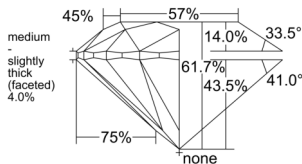

GIA®

FACSIMILE

GIA REPORT 1535160733

Verify this report at GIA.edu

GIA NATURAL DIAMOND DOSSIER®

August 19, 2025
GIA Report Number 1535160733
Shape and Cutting Style ..... Round Brilliant
Measurements ..... 4.29 - 4.31 x 2.65 mm

GRADING RESULTS

Carat Weight ..... 0.30 carat
Color Grade ..... G
Clarity Grade VS1
Cut Grade ..... Excellent

ADDITIONAL GRADING INFORMATION

Polish ..... Excellent
Symmetry ..... Excellent
Fluorescence ..... None
Clarity Characteristics..... Crystal, Pinpoint, Cloud
Inspection(s): GIA 1535160733

PROPORTIONS

Profile to actual proportions

GRADING SCALES

GIA COLOR SCALE

COLOURESS	D
	E
	F
	G
	H
	I
	J
NEAR COLOURESS	K
	L
FAIN	M
	N
	O
	P
	Q
	R
	S
	T
	U
	V
	W
	X
	Y
LIGHT	Z

GIA CLARITY SCALE

FLAWLESS	INTERNAL FLAWLESS	
		FLAWLESS
VERY VERY SLIGHTLY INCLUDED	VVS₁	
	VVS₂	
VERY SLIGHTLY INCLUDED	VS₁	
	VS₂	
SLIGHTLY INCLUDED	SI₁	
	SI₂	
INCLUDED	I₁	
	I₂	
	I₃	

GIA CUT SCALE

EXCELLENT
VERY GOOD
GOOD
FAIR
POOR