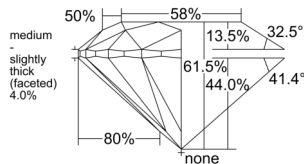

GIA®

FACSIMILE

GIA REPORT

1535105651

Verify this report at GIA.edu

GIA NATURAL DIAMOND DOSSIER®

August 19, 2025
GIA Report Number 1535105651
Shape and Cutting Style ..... Round Brilliant
Measurements ..... 4.33 - 4.35 x 2.67 mm

GRADING RESULTS

Carat Weight ..... 0.31 carat
Color Grade ..... G
Clarity Grade VVS1
Cut Grade ..... Excellent

ADDITIONAL GRADING INFORMATION

Polish ..... Excellent
Symmetry ..... Excellent
Fluorescence ..... Strong Blue
Clarity Characteristics ..... Pinpoint, Internal Graining
Inscription(s): GIA 1535105651

PROPORTIONS

Profile to actual proportions

GRADING SCALES

GIA COLOR SCALE

COLORLESS	D
	E
	F
	G
	H
	I
NEAR COLORLESS	J
	K
	L
Faint	M
	N
	O
	P
	Q
	R
	S
	T
	U
	V
	W
	X
	Y
Light	Z

GIA CLARITY SCALE

FLAWLESS	VERY VERY SLIGHTLY INCLUDED	VS₁	VS₂	SI₁	SI₂	I₁	I₂	I₃			
									VERY SLIGHTLY INCLUDED	SLIGHTLY INCLUDED	INCLUDED

GIA CUT SCALE

EXCELLENT
VERY GOOD
GOOD
FAIR
POOR