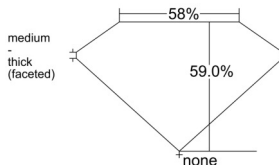

GIA®

FACSIMILE

GIA REPORT 1533981148

Verify this report at GIA.edu

GIA NATURAL DIAMOND DOSSIER®

November 12, 2025
GIA Report Number 1533981148
Shape and Cutting Style ..... Heart Brilliant
Measurements ..... 5.27 x 6.17 x 3.64 mm

GRADING RESULTS

Carat Weight ..... 0.70 carat
Color Grade ..... G
Clarity Grade VVS2

ADDITIONAL GRADING INFORMATION

Polish ..... Excellent
Symmetry ..... Excellent
Fluorescence ..... Faint
Clarity Characteristics ..... Pinpoint, Needle
Inscription(s): GIA 1533981148

PROPORTIONS

Profile not to actual proportions

GRADING SCALES

GIA COLOR SCALE		GIA CLARITY SCALE	
COLORLESS	D	VERY VERY SLIGHTLY INCLUDED	FLAWLESS
	E		INTERNALLY FLAWLESS
	F		VVS₁
	G		VVS₂
	H		VS₁
	I		VS₂
	J		SI₁
	K		SI₂
	L		I₁
	M		I₂
NEAR COLORLESS	N	SLIGHTLY INCLUDED	I₃
	O		
	P		
	Q		
FAINT	R		
	S		
	T		
	U		
VERT LIGHT	V		
	W		
	X		
	Y		
LIGHT	Z