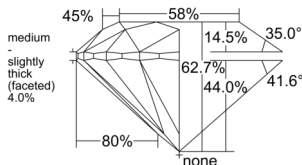

GIA®

FACSIMILE

GIA REPORT 1533974480

Verify this report at GIA.edu

GIA NATURAL DIAMOND DOSSIER®

November 11, 2025
GIA Report Number 1533974480
Shape and Cutting Style ..... Round Brilliant
Measurements ..... 4.87 - 4.89 x 3.06 mm

GRADING RESULTS

Carat Weight ..... 0.45 carat
Color Grade ..... G
Clarity Grade VS1
Cut Grade ..... Excellent

ADDITIONAL GRADING INFORMATION

Polish ..... Excellent
Symmetry ..... Excellent
Fluorescence ..... None
Clarity Characteristics..... Crystal, Feather, Cloud, Pinpoint
Inspection(s): GIA 1533974480

PROPORTIONS

Profile to actual proportions