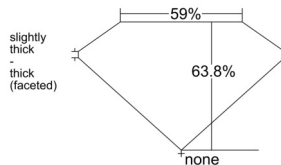

GIA®

FACSIMILE

GIA REPORT 1533959968

Verify this report at GIA.edu

GIA NATURAL DIAMOND DOSSIER®

November 11, 2025
GIA Report Number 1533959968
Shape and Cutting Style ..... Heart Brilliant
Measurements ..... 5.08 x 6.10 x 3.89 mm

GRADING RESULTS

Carat Weight ..... 0.71 carat
Color Grade ..... H
Clarity Grade VS1

ADDITIONAL GRADING INFORMATION

Polish ..... Very Good
Symmetry ..... Excellent
Fluorescence ..... None
Clarity Characteristics ..... Crystal
Inscription(s): GIA 1533959968

PROPORTIONS

Profile not to actual proportions

GRADING SCALES

GIA COLOR SCALE		GIA CLARITY SCALE			
COLORLESS	D	VERY VERY SLIGHTLY INCLUDED	FLAWLESS		
	E		INTERNALLY FLAWLESS		
	F	VERY SLIGHTLY INCLUDED	VS₁		
	G		VS₂		
	H		VS₁		
	NEAR COLORLESS	I	SLIGHTLY INCLUDED	SI₁	
		J		SI₂	
		FAINT	K	INCLUDED	I₁
			L		I₂
			M		I₃
VERT LIGHT	N				
	O				
	P				
	Q				
	R				
	S				
	T				
LIGHT	U				
	V				
	W				
	X				
Y					
Z