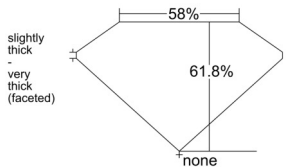

GIA®

FACSIMILE

GIA REPORT 1533950799

Verify this report at GIA.edu

GIA NATURAL DIAMOND DOSSIER®

November 11, 2025
GIA Report Number 1533950799
Shape and Cutting Style ..... Pear Brilliant
Measurements ..... 5.77 x 3.79 x 2.34 mm

GRADING RESULTS

Carat Weight ..... 0.31 carat
Color Grade ..... D
Clarity Grade VS1

ADDITIONAL GRADING INFORMATION

Polish ..... Excellent
Symmetry ..... Very Good
Fluorescence ..... None
Clarity Characteristics ..... Crystal
Inscription(s): GIA 1533950799

PROPORTIONS

Profile not to actual proportions

GRADING SCALES

GIA COLOR SCALE		GIA CLARITY SCALE			
COLORLESS	D	VERY VERY SLIGHTLY INCLUDED	FLAWLESS		
	E		INTERNALLY FLAWLESS		
	F		VS₁		
	NEAR COLORLESS	G	VERY SLIGHTLY INCLUDED	VS₂	
		H		VS₁	
		FAINT	I	SLIGHTLY INCLUDED	VS₂
			J		SI₁
			K		SI₂
	LIGHT	L	INCLUDED	I₁	
		M		I₂	
N		I₃			
O					
P					
Q					
R