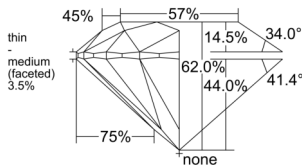

GIA®

FACSIMILE

GIA REPORT 1533900631

Verify this report at GIA.edu

GIA NATURAL DIAMOND DOSSIER®

November 05, 2025
GIA Report Number 1533900631
Shape and Cutting Style ..... Round Brilliant
Measurements ..... 5.41 - 5.44 x 3.37 mm

GRADING RESULTS

Carat Weight ..... 0.60 carat
Color Grade ..... G
Clarity Grade S11
Cut Grade ..... Excellent

ADDITIONAL GRADING INFORMATION

Polish ..... Excellent
Symmetry ..... Excellent
Fluorescence ..... None
Clarity Characteristics..... Crystal, Cloud, Knot, Feather
Inscription(s): GIA 1533900631

PROPORTIONS

GRADING SCALES

GIA COLOR SCALE	GIA CLARITY SCALE	GIA CUT SCALE	
D	FLAWLESS	EXCELLENT	
E	INTERNALLY FLAWLESS		
F		VVS₁	VERY GOOD
G	VVS₂		
H	VS₁	GOOD	
I	VS₂		
J	S1₁	FAIR	
K	S1₂		
L	I₁	POOR	
M	I₂		
N	I₃		
O			
P			
Q			
R			
S			
T			
U			
V			
W			
X			
Y			
Z