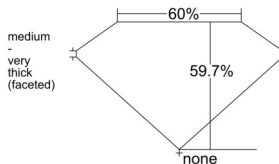

GIA®

FACSIMILE

GIA REPORT 1533878751

Verify this report at GIA.edu

GIA NATURAL DIAMOND DOSSIER®

November 17, 2025
GIA Report Number 1533878751
Shape and Cutting Style ..... Heart Brilliant
Measurements ..... 5.23 x 6.16 x 3.68 mm

GRADING RESULTS

Carat Weight ..... 0.70 carat
Color Grade I
Clarity Grade VVS1

ADDITIONAL GRADING INFORMATION

Polish ..... Excellent
Symmetry ..... Very Good
Fluorescence ..... None
Clarity Characteristics ..... Cloud, Pinpoint
Inscription(s): GIA 1533878751

PROPORTIONS

Profile not to actual proportions

GRADING SCALES

GIA COLOR SCALE		GIA CLARITY SCALE			
COLORLESS	D	VERY VERY SLIGHTLY INCLUDED	FLAWLESS		
	E		INTERNALLY FLAWLESS		
	F	VERY SLIGHTLY INCLUDED	VVS₁		
	G		VVS₂		
	H		VS₁		
	NEAR COLORLESS	I	SLIGHTLY INCLUDED	VS₂	
		J		SI₁	
		FAINT	K	INCLUDED	SI₂
			L		I₁
			M		I₂
VERT LIGHT	N	NOT GRADED	I₃		
	O				
	P				
	Q				
	R				
	S				
	T				
LIGHT	U				
	V				
	W				
	X				
Y					
Z