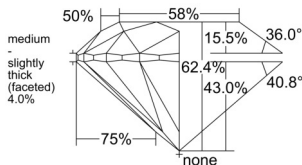

GIA®

FACSIMILE

GIA REPORT 1533874704

Verify this report at GIA.edu

GIA NATURAL DIAMOND DOSSIER®

November 10, 2025
GIA Report Number 1533874704
Shape and Cutting Style ..... Round Brilliant
Measurements ..... 5.64 - 5.67 x 3.53 mm

GRADING RESULTS

Carat Weight ..... 0.70 carat
Color Grade ..... D
Clarity Grade VVS1
Cut Grade ..... Excellent

ADDITIONAL GRADING INFORMATION

Polish ..... Excellent
Symmetry ..... Excellent
Fluorescence ..... None
Clarity Characteristics ..... Pinpoint, Feather
Inscription(s): GIA 1533874704

PROPORTIONS

GRADING SCALES

GIA COLOR SCALE

COLORESS	D
	E
	F
	G
	H
	I
	J
NEAR COLORESS	K
	L
Faint	M
	N
	O
	P
	R
	S
	T
	U
	V
	W
	X
	Y
Light	Z

GIA CLARITY SCALE

VERY VERY SLIGHTLY INCLUDED	FLAWLESS
	INTERNALLY FLAWLESS
VERY SLIGHTLY INCLUDED	VVS₁
	VVS₂
SLIGHTLY INCLUDED	VS₁
	VS₂
INCLUDED	SI₁
	SI₂
	I₁
	I₂
	I₃

GIA CUT SCALE

EXCELLENT
VERY GOOD
GOOD
FAIR
POOR