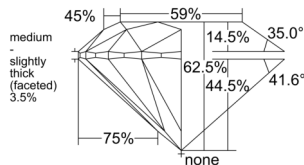

GIA®

FACSIMILE

GIA REPORT 1533844545

Verify this report at GIA.edu

GIA NATURAL DIAMOND DOSSIER®

October 29, 2025
GIA Report Number 1533844545
Shape and Cutting Style ..... Round Brilliant
Measurements ..... 5.58 - 5.62 x 3.50 mm

GRADING RESULTS

Carat Weight ..... 0.67 carat
Color Grade ..... D
Clarity Grade ..... Internally Flawless
Cut Grade ..... Excellent

ADDITIONAL GRADING INFORMATION

Polish ..... Excellent
Symmetry ..... Excellent
Fluorescence ..... Medium Blue
Clarity Characteristics... Surface Graining, Minor Details of Polish
Inspection(s): GIA 1533844545

PROPORTIONS

Profile to actual proportions