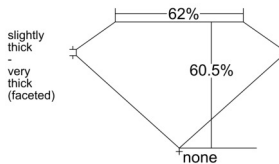

GIA®

FACSIMILE

GIA REPORT 1533840470

Verify this report at GIA.edu

GIA NATURAL DIAMOND DOSSIER®

October 31, 2025
GIA Report Number 1533840470
Shape and Cutting Style ..... Pear Brilliant
Measurements ..... 7.40 x 4.66 x 2.82 mm

GRADING RESULTS

Carat Weight ..... 0.60 carat
Color Grade ..... E
Clarity Grade SI1

ADDITIONAL GRADING INFORMATION

Polish ..... Excellent
Symmetry ..... Good
Fluorescence ..... None
Clarity Characteristics ..... Crystal
Inscription(s): GIA 1533840470

PROPORTIONS

Profile not to actual proportions

GRADING SCALES

GIA COLOR SCALE		GIA CLARITY SCALE			
COLORLESS	D	VERY VERY SLIGHTLY INCLUDED	FLAWLESS		
	E		INTERNALLY FLAWLESS		
	F		VVS₁		
	NEAR COLORLESS	G	VERY SLIGHTLY INCLUDED	VVS₂	
		H		VS₁	
		FANT	I	SLIGHTLY INCLUDED	VS₂
			J		SI₁
			K		SI₂
	LIGHT	L	INCLUDED	I₁	
		M		I₂	
N		I₃			
VERT LIGHT		O			
		P			
		Q			
		R			
		S