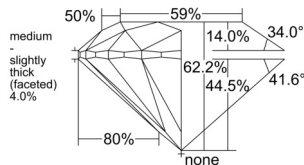

GIA®

FACSIMILE

GIA NATURAL DIAMOND DOSSIER®

October 27, 2025
GIA Report Number 1533802249
Shape and Cutting Style ..... Round Brilliant
Measurements ..... 5.93 - 5.97 x 3.70 mm

GRADING RESULTS

Carat Weight ..... 0.80 carat
Color Grade ..... K
Clarity Grade S11
Cut Grade ..... Excellent

ADDITIONAL GRADING INFORMATION

Polish ..... Excellent
Symmetry ..... Excellent
Fluorescence ..... None
Clarity Characteristics ..... Crystal
Inscription(s): GIA 1533802249

GIA REPORT 1533802249

Verify this report at GIA.edu

PROPORTIONS

Profile to actual proportions