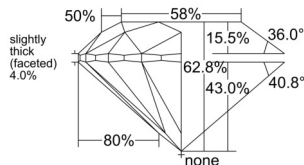

GIA®

FACSIMILE

GIA REPORT 1533750582

Verify this report at GIA.edu

GIA NATURAL DIAMOND DOSSIER®

October 15, 2025
GIA Report Number 1533750582
Shape and Cutting Style ..... Round Brilliant
Measurements ..... 5.89 - 5.93 x 3.71 mm

GRADING RESULTS

Carat Weight ..... 0.81 carat
Color Grade ..... G
Clarity Grade VS1
Cut Grade ..... Excellent

ADDITIONAL GRADING INFORMATION

Polish ..... Excellent
Symmetry ..... Excellent
Fluorescence ..... None
Clarity Characteristics..... Cloud, Crystal, Feather, Needle
Inscription(s): GIA 1533750582

PROPORTIONS

Profile to actual proportions