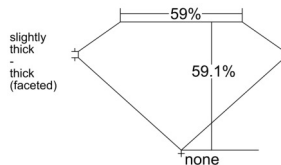

GIA®

FACSIMILE

GIA REPORT 1533734703

Verify this report at GIA.edu

GIA NATURAL DIAMOND DOSSIER®

October 15, 2025
GIA Report Number 1533734703
Shape and Cutting Style ..... Heart Brilliant
Measurements ..... 5.58 x 6.20 x 3.67 mm

GRADING RESULTS

Carat Weight ..... 0.74 carat
Color Grade ..... H
Clarity Grade ..... Internally Flawless

ADDITIONAL GRADING INFORMATION

Polish ..... Excellent
Symmetry ..... Very Good
Fluorescence ..... Faint
Clarity Characteristics..... Minor Details of Polish
Inscription(s): GIA 1533734703

PROPORTIONS

Profile not to actual proportions

GRADING SCALES

GIA COLOR SCALE		GIA CLARITY SCALE			
COLORLESS	D	VERY VERY SLIGHTLY INCLUDED	FLAWLESS		
	E		INTERNALLY FLAWLESS		
	F	VERY SLIGHTLY INCLUDED	VVS₁		
	G		VVS₂		
	H		VS₁		
	NEAR COLORLESS	I	SLIGHTLY INCLUDED	VS₂	
		J		SI₁	
		FAINT	K	INCLUDED	SI₂
			L		I₁
			M		I₂
VERT LIGHT	N	INCLUDED	I₃		
	O				
	P				
	Q				
	R				
LIGHT	S				
	T				
	U				
	V				
	W				
X					
Y					
Z