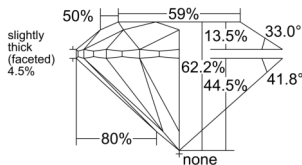

GIA®

FACSIMILE

GIA REPORT 1533722638

Verify this report at GIA.edu

GIA NATURAL DIAMOND DOSSIER®

October 14, 2025
GIA Report Number 1533722638
Shape and Cutting Style ..... Round Brilliant
Measurements ..... 4.45 - 4.47 x 2.78 mm

GRADING RESULTS

Carat Weight ..... 0.34 carat
Color Grade ..... E
Clarity Grade VVS1
Cut Grade ..... Excellent

ADDITIONAL GRADING INFORMATION

Polish ..... Excellent
Symmetry ..... Excellent
Fluorescence ..... None
Clarity Characteristics ..... Pinpoint, Feather
Inscription(s): GIA 1533722638

PROPORTIONS

Profile to actual proportions