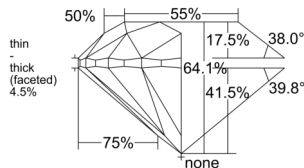

GIA®

FACSIMILE

GIA REPORT 1533720641

Verify this report at GIA.edu

GIA NATURAL DIAMOND DOSSIER®

October 14, 2025
GIA Report Number 1533720641
Shape and Cutting Style ..... Round Brilliant
Measurements ..... 4.93 - 4.99 x 3.18 mm

GRADING RESULTS

Carat Weight ..... 0.50 carat
Color Grade ..... D
Clarity Grade VVS1
Cut Grade ..... Very Good

ADDITIONAL GRADING INFORMATION

Polish ..... Excellent
Symmetry ..... Very Good
Fluorescence ..... None
Clarity Characteristics..... Pinpoint, Feather, Extra Facet
Inscription(s): GIA 1533720641

PROPORTIONS

GRADING SCALES

GIA
COLOR
SCALE

COLORLESS	D
	E
	F
	G
	H
	I
	J
NEAR COLORLESS	K
	L
Faint	M
	N
	O
	P
Very Light	Q
	R
	S
	T
	U
	V
Light	W
	X
	Y
	Z

GIA
CLARITY
SCALE

VERY VERY SLIGHTLY INCLUDED	FLAWLESS
	INTERNALLY FLAWLESS
VERY SLIGHTLY INCLUDED	VVS₁
	VVS₂
SLIGHTLY INCLUDED	VS₁
	VS₂
INCLUDED	SI₁
	SI₂
	I₁
	I₂
	I₃

GIA
CUT
SCALE

EXCELLENT
VERY GOOD
GOOD
FAIR
POOR