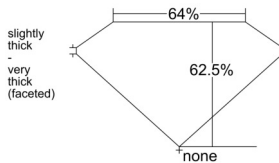

GIA®

FACSIMILE

GIA REPORT 1533719973

Verify this report at GIA.edu

GIA NATURAL DIAMOND DOSSIER®

October 13, 2025
GIA Report Number 1533719973
Shape and Cutting Style ..... Pear Brilliant
Measurements ..... 6.29 x 3.74 x 2.34 mm

GRADING RESULTS

Carat Weight ..... 0.32 carat
Color Grade ..... D
Clarity Grade VS1

ADDITIONAL GRADING INFORMATION

Polish ..... Excellent
Symmetry ..... Very Good
Fluorescence ..... None
Clarity Characteristics ..... Cloud, Pinpoint
Inscription(s): GIA 1533719973

PROPORTIONS

Profile not to actual proportions

GRADING SCALES

GIA COLOR SCALE		GIA CLARITY SCALE			
COLORLESS	D	VERY VERY SLIGHTLY INCLUDED	FLAWLESS		
	E		INTERNALLY FLAWLESS		
	F	VERY SLIGHTLY INCLUDED	VVS₁		
	G		VVS₂		
	H		VS₁		
	NEAR COLORLESS	I	SLIGHTLY INCLUDED	VS₂	
		J		SI₁	
		FAINT	K	INCLUDED	SI₂
			L		I₁
			M		I₂
VERT LIGHT	N	LIGHT	I₃		
	O				
	P				
	Q				
	R