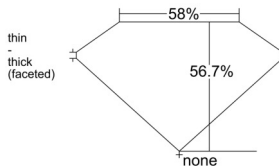

GIA®

FACSIMILE

GIA REPORT 1533715520

Verify this report at GIA.edu

GIA NATURAL DIAMOND DOSSIER®

October 13, 2025
GIA Report Number 1533715520
Shape and Cutting Style ..... Heart Brilliant
Measurements ..... 5.22 x 5.99 x 3.40 mm

GRADING RESULTS

Carat Weight ..... 0.62 carat
Color Grade I
Clarity Grade SI1

ADDITIONAL GRADING INFORMATION

Polish ..... Excellent
Symmetry ..... Excellent
Fluorescence ..... None
Clarity Characteristics ..... Crystal
Inscription(s): GIA 1533715520

PROPORTIONS

Profile not to actual proportions

GRADING SCALES

GIA COLOR SCALE		GIA CLARITY SCALE			
COLORLESS	D	VERY VERY SLIGHTLY INCLUDED	FLAWLESS		
	E		INTERNALLY FLAWLESS		
	F		VVS₁		
	NEAR COLORLESS	G	VERY SLIGHTLY INCLUDED	VVS₂	
		H		VS₁	
		FANT	I	SLIGHTLY INCLUDED	VS₂
			J		SI₁
	LIGHT	K	INCLUDED	SI₂	
		L		I₁	
		M		I₂	
VERY LIGHT		N	INCLUDED	I₃	
		O			
		P			
LIGHT		Q			
		R			
	S				
	T				
	U				
	V				
	W				
	X				
	Y				
	Z