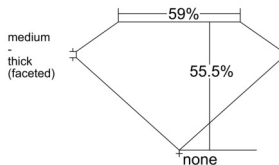

GIA®

FACSIMILE

GIA REPORT 1533698358

Verify this report at GIA.edu

GIA NATURAL DIAMOND DOSSIER®

October 11, 2025
GIA Report Number 1533698358
Shape and Cutting Style ..... Heart Brilliant
Measurements ..... 5.75 x 6.35 x 3.53 mm

GRADING RESULTS

Carat Weight ..... 0.71 carat
Color Grade ..... D
Clarity Grade VVS1

ADDITIONAL GRADING INFORMATION

Polish ..... Excellent
Symmetry ..... Very Good
Fluorescence ..... None
Clarity Characteristics ..... Feather
Inscription(s): GIA 1533698358

PROPORTIONS

Profile not to actual proportions

GRADING SCALES

GIA COLOR SCALE		GIA CLARITY SCALE	
COLORLESS	D	VERY VERY SLIGHTLY INCLUDED	FLAWLESS
	E		INTERNALLY FLAWLESS
	F		VVS₁
	G		VVS₂
	H		VS₁
	I		VS₂
	J		SI₁
	K		SI₂
	L		I₁
	M		I₂
NEAR COLORLESS	N	SLIGHTLY INCLUDED	I₃
	O		
	P		
	Q		
FAINT	R	INCLUDED	
	S		
	T		
	U		
VERT LIGHT	V		
	W		
	X		
	Y		
LIGHT	Z