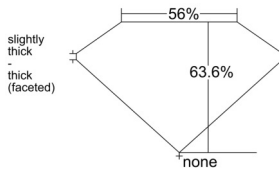

GIA®

FACSIMILE

GIA REPORT 1533687268

Verify this report at GIA.edu

GIA NATURAL DIAMOND DOSSIER®

October 11, 2025
GIA Report Number 1533687268
Shape and Cutting Style ..... Oval Brilliant
Measurements ..... 6.94 x 4.97 x 3.16 mm

GRADING RESULTS

Carat Weight ..... 0.70 carat
Color Grade ..... G
Clarity Grade VVS2

ADDITIONAL GRADING INFORMATION

Polish ..... Excellent
Symmetry ..... Excellent
Fluorescence ..... Faint
Clarity Characteristics ..... Pinpoint, Feather
Inscription(s): GIA 1533687268

PROPORTIONS

Profile not to actual proportions

GRADING SCALES

GIA COLOR SCALE		GIA CLARITY SCALE	
COLORLESS	D	VERY VERY SLIGHTLY INCLUDED	FLAWLESS
	E		INTERNALLY FLAWLESS
	F		VVS₁
	G		VVS₂
	H		VS₁
	I		VS₂
	J		SI₁
	K		SI₂
	L		I₁
	M		I₂
NEAR COLORLESS	N	SLIGHTLY INCLUDED	I₃
	O		
	P		
	Q		
FAINT	R		
	S		
	T		
	U		
VERY LIGHT	V		
	W		
	X		
	Y		
LIGHT	Z