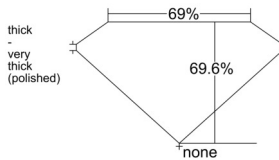

GIA®

FACSIMILE

GIA REPORT 1533680808

Verify this report at GIA.edu

GIA NATURAL DIAMOND DOSSIER®

October 10, 2025
GIA Report Number 1533680808
Shape and Cutting Style ..... Emerald Cut
Measurements ..... 4.81 x 3.42 x 2.38 mm

GRADING RESULTS

Carat Weight ..... 0.38 carat
Color Grade ..... F
Clarity Grade VS1

ADDITIONAL GRADING INFORMATION

Polish ..... Excellent
Symmetry ..... Excellent
Fluorescence ..... None
Clarity Characteristics..... Crystal, Cloud, Pinpoint
Inscription(s): GIA 1533680808

PROPORTIONS

Profile not to actual proportions

GRADING SCALES

GIA COLOR SCALE		GIA CLARITY SCALE			
COLORLESS	D	VERY VERY SLIGHTLY INCLUDED	FLAWLESS		
	E		INTERNALLY FLAWLESS		
	F	VERY SLIGHTLY INCLUDED	VS₁		
	G		VS₂		
	H		VS₁		
	NEAR COLORLESS	I	SLIGHTLY INCLUDED	VS₂	
		J		SI₁	
		FAINT	K	INCLUDED	SI₂
			L		I₁
			M		I₂
VERT LIGHT	N	INCLUDED	I₃		
	O				
	P				
	Q				
	R				
LIGHT	S				
	T				
	U				
	V				
	W				
X					
Y					
Z