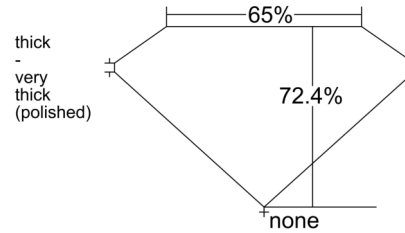

GIA NATURAL DIAMOND GRADING REPORT

October 17, 2025  
 GIA Report Number ..... 1533670680  
 Shape and Cutting Style ..... Square Emerald Cut  
 Measurements ..... 7.21 x 6.89 x 4.98 mm

GRADING RESULTS

Carat Weight ..... 2.50 carat  
 Color Grade ..... J  
 Clarity Grade ..... VVS2

Profile not to actual proportions

CLARITY CHARACTERISTICS

KEY TO SYMBOLS\*

- Pinpoint
- ~ Feather

\* Red symbols denote internal characteristics (inclusions). Green or black symbols denote external characteristics (blemishes). Diagram is an approximate representation of the diamond, and symbols shown indicate type, position, and approximate size of clarity characteristics. All clarity characteristics may not be shown. Details of finish are not shown.