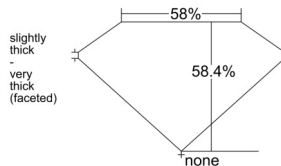

GIA®

FACSIMILE

GIA REPORT 1533653798

Verify this report at GIA.edu

GIA NATURAL DIAMOND DOSSIER®

October 07, 2025
GIA Report Number 1533653798
Shape and Cutting Style ..... Heart Brilliant
Measurements ..... 5.16 x 6.15 x 3.59 mm

GRADING RESULTS

Carat Weight ..... 0.70 carat
Color Grade ..... F
Clarity Grade VS1

ADDITIONAL GRADING INFORMATION

Polish ..... Excellent
Symmetry ..... Very Good
Fluorescence ..... None
Clarity Characteristics..... Crystal, Feather, Needle, Pinpoint
Inscription(s): GIA 1533653798

PROPORTIONS

Profile not to actual proportions

GRADING SCALES

GIA COLOR SCALE		GIA CLARITY SCALE			
COLORLESS	D	VERY VERY SLIGHTLY INCLUDED	FLAWLESS		
	E		INTERNALLY FLAWLESS		
	F	VERY SLIGHTLY INCLUDED	VVS₁		
	G		VVS₂		
	H		VS₁		
	NEAR COLORLESS	I	SLIGHTLY INCLUDED	VS₂	
		J		SI₁	
		FAINT	K	INCLUDED	SI₂
			L		I₁
			M		I₂
VERT LIGHT	N	LIGHT	I₃		
	O				
	P				
	Q				
	R