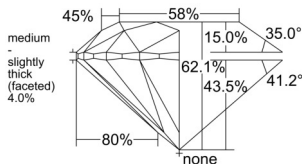

GIA®

FACSIMILE

GIA REPORT 1533648538

Verify this report at GIA.edu

GIA NATURAL DIAMOND DOSSIER®

October 07, 2025
GIA Report Number 1533648538
Shape and Cutting Style ..... Round Brilliant
Measurements ..... 4.73 - 4.76 x 2.95 mm

GRADING RESULTS

Carat Weight ..... 0.41 carat
Color Grade ..... D
Clarity Grade VS1
Cut Grade ..... Excellent

ADDITIONAL GRADING INFORMATION

Polish ..... Excellent
Symmetry ..... Excellent
Fluorescence ..... None
Clarity Characteristics..... Crystal, Pinpoint
Inscription(s): GIA 1533648538

PROPORTIONS

GRADING SCALES

GIA COLOR SCALE	GIA CLARITY SCALE	GIA CUT SCALE	
D	FLAWLESS	EXCELLENT	
E	INTERNALLY FLAWLESS		
F		VVS₁	VERY GOOD
G	VVS₂		
H	VS₁	GOOD	
I	VS₂		
J	SI₁	FAIR	
K	SI₂		
L	I₁	POOR	
M	I₂		
N	I₃		
O			
P			
Q			
R			
S			
T			
U			
V			
W			
X			
Y			
Z