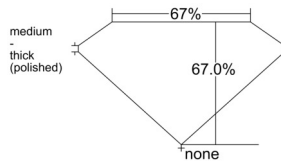

GIA®

FACSIMILE

GIA REPORT 1533635739

Verify this report at GIA.edu

GIA NATURAL DIAMOND DOSSIER®

October 04, 2025
GIA Report Number 1533635739
Shape and Cutting Style ..... Emerald Cut
Measurements ..... 5.21 x 3.84 x 2.57 mm

GRADING RESULTS

Carat Weight ..... 0.50 carat
Color Grade ..... E
Clarity Grade VS2

ADDITIONAL GRADING INFORMATION

Polish ..... Excellent
Symmetry ..... Very Good
Fluorescence ..... None
Clarity Characteristics ..... Cloud
Inscription(s): GIA 1533635739

PROPORTIONS

Profile not to actual proportions

GRADING SCALES

GIA COLOR SCALE		GIA CLARITY SCALE			
COLORLESS	D	VERY VERY SLIGHTLY INCLUDED	FLAWLESS		
	E		INTERNALLY FLAWLESS		
	F	VERY SLIGHTLY INCLUDED	VVS₁		
	G		VVS₂		
	H		VS₁		
	NEAR COLORLESS	I	SLIGHTLY INCLUDED	VS₂	
		J		SI₁	
		FAINT	K	INCLUDED	SI₂
			L		I₁
			M		I₂
VERT LIGHT	N	LIGHT	I₃		
	O				
	P				
	Q				
	R				
	S				
	T