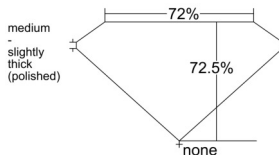

GIA®

FACSIMILE

GIA REPORT 1533622857

Verify this report at GIA.edu

GIA NATURAL DIAMOND DOSSIER®

October 03, 2025
GIA Report Number 1533622857
Shape and Cutting Style ..... **Square Modified Brilliant**
Measurements ..... 4.53 x 4.43 x 3.21 mm

GRADING RESULTS

Carat Weight ..... 0.50 carat
Color Grade ..... **D**
Clarity Grade **S11**

ADDITIONAL GRADING INFORMATION

Polish ..... **Excellent**
Symmetry ..... **Very Good**
Fluorescence ..... **None**
Clarity Characteristics..... **Crystal, Cloud**
Inscription(s): GIA 1533622857

PROPORTIONS

Profile not to actual proportions

GRADING SCALES

GIA COLOR SCALE		GIA CLARITY SCALE			
COLORLESS	D	VERY VERY SLIGHTLY INCLUDED	FLAWLESS		
	E		INTERNALLY FLAWLESS		
	F	VERY SLIGHTLY INCLUDED	VVS₁		
	G		VVS₂		
	H		VS₁		
	NEAR COLORLESS	I	SLIGHTLY INCLUDED	VS₂	
		J		S1₁	
		FAINT	K	INCLUDED	S1₂
			L		I₁
			M		I₂
VERT LIGHT	N	LIGHT	I₃		
	O				
	P				
	Q				
	R				
	S				
	T				
LIGHT	U				
	V				
	W				
	X				
Y					
Z