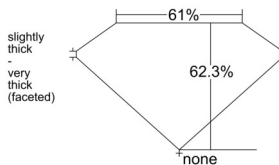

GIA®

FACSIMILE

GIA REPORT 1533599696

Verify this report at GIA.edu

GIA NATURAL DIAMOND DOSSIER®

October 03, 2025
GIA Report Number 1533599696
Shape and Cutting Style ..... Pear Brilliant
Measurements ..... 6.36 x 4.05 x 2.52 mm

GRADING RESULTS

Carat Weight ..... 0.41 carat
Color Grade ..... H
Clarity Grade VVS1

ADDITIONAL GRADING INFORMATION

Polish ..... Very Good
Symmetry ..... Very Good
Fluorescence ..... None
Clarity Characteristics ..... Cavity
Inscription(s): GIA 1533599696

PROPORTIONS

Profile not to actual proportions

GRADING SCALES

GIA COLOR SCALE		GIA CLARITY SCALE			
COLORLESS	D	VERY VERY SLIGHTLY INCLUDED	FLAWLESS		
	E		INTERNALLY FLAWLESS		
	F		VVS₁		
	G		VVS₂		
	NEAR COLORLESS	H	VERY SLIGHTLY INCLUDED	VS₁	
		I		VS₂	
		FAINT	J	SLIGHTLY INCLUDED	S₁
			K		S₂
	L		I₁		
	M		I₂		
N	I₃				
O					
VERT LIGHT	P	INCLUDED			
	Q				
	R				
	S				
	T				
	U				
	V				
LIGHT	W				
	X				
	Y				
	Z