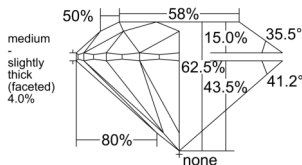

GIA®

FACSIMILE

GIA REPORT 1533583416

Verify this report at GIA.edu

GIA NATURAL DIAMOND DOSSIER®

September 29, 2025
GIA Report Number 1533583416
Shape and Cutting Style ..... Round Brilliant
Measurements ..... 4.25 - 4.29 x 2.67 mm

GRADING RESULTS

Carat Weight ..... 0.30 carat
Color Grade ..... J
Clarity Grade VVS2
Cut Grade ..... Excellent

ADDITIONAL GRADING INFORMATION

Polish ..... Excellent
Symmetry ..... Excellent
Fluorescence ..... Faint
Clarity Characteristics ..... Pinpoint
Inscription(s): GIA 1533583416

PROPORTIONS

GRADING SCALES

GIA COLOR SCALE	GIA CLARITY SCALE	GIA CUT SCALE	
COLOURLESS D	FLAWLESS	EXCELLENT	
E	INTERNALLY FLAWLESS		
F		VVS₁	VERY GOOD
G	VVS₂		
H	VS₁	GOOD	
I	VS₂		
J	SI₁	FAIR	
K	SI₂		
L	I₁	POOR	
M	I₂		
N	I₃		
O			
P			
Q			
R			
S			
T			
U			
V			
W			
X			
Y			
Z