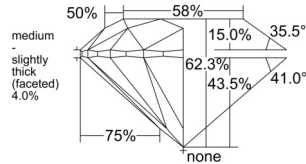

GIA®

FACSIMILE

GIA REPORT 1533555808

Verify this report at GIA.edu

GIA NATURAL DIAMOND DOSSIER®

September 27, 2025
GIA Report Number 1533555808
Shape and Cutting Style ..... Round Brilliant
Measurements ..... 5.24 - 5.26 x 3.27 mm

GRADING RESULTS

Carat Weight ..... 0.55 carat
Color Grade ..... G
Clarity Grade VVS2
Cut Grade ..... Excellent

ADDITIONAL GRADING INFORMATION

Polish ..... Excellent
Symmetry ..... Excellent
Fluorescence ..... Strong Blue
Clarity Characteristics ..... Pinpoint
Inscription(s): GIA 1533555808

PROPORTIONS

GRADING SCALES

GIA COLOR SCALE	GIA CLARITY SCALE	GIA CUT SCALE	
COLOURLESS D	FLAWLESS	EXCELLENT	
E	INTERNALLY FLAWLESS		
F		VVS₁	VERY GOOD
G	VVS₂		
H	VS₁	GOOD	
I	VS₂		
J	SI₁	FAIR	
K	SI₂		
L	I₁	POOR	
M	I₂		
N	I₃		
O			
P			
Q			
R			
S			
T			
U			
V			
W			
X			
Y			
Z