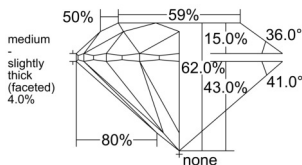

GIA®

FACSIMILE

GIA REPORT 1533541153

Verify this report at GIA.edu

GIA NATURAL DIAMOND DOSSIER®

September 25, 2025
GIA Report Number 1533541153
Shape and Cutting Style ..... Round Brilliant
Measurements ..... 5.36 - 5.40 x 3.34 mm

GRADING RESULTS

Carat Weight ..... 0.60 carat
Color Grade ..... D
Clarity Grade VVS2
Cut Grade ..... Excellent

ADDITIONAL GRADING INFORMATION

Polish ..... Excellent
Symmetry ..... Excellent
Fluorescence ..... Medium Blue
Clarity Characteristics ..... Pinpoint
Inscription(s): GIA 1533541153

PROPORTIONS

GRADING SCALES

GIA COLOR SCALE

COLORLESS	D
	E
	F
	G
	H
	I
	J
NEAR COLORLESS	K
	L
	M
Faint	N
	O
	P
	Q
Very Light	R
	S
	T
	U
	V
	W
	X
	Y
Light	Z

GIA CLARITY SCALE

FLAWLESS	INTERNAL FLAWLESS	
		FLAWLESS
VERY VERY SLIGHTLY INCLUDED	VVS₁	
	VVS₂	
VERY SLIGHTLY INCLUDED	VS₁	
	VS₂	
SLIGHTLY INCLUDED	SI₁	
	SI₂	
INCLUDED	I₁	
	I₂	
	I₃	

GIA CUT SCALE

EXCELLENT
VERY GOOD
GOOD
FAIR
POOR