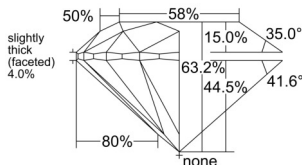

GIA®

FACSIMILE

GIA REPORT 1533523901

Verify this report at GIA.edu

GIA NATURAL DIAMOND DOSSIER®

September 25, 2025
GIA Report Number 1533523901
Shape and Cutting Style ..... Round Brilliant
Measurements ..... 5.96 - 6.00 x 3.78 mm

GRADING RESULTS

Carat Weight ..... 0.84 carat
Color Grade ..... E
Clarity Grade S11
Cut Grade ..... Excellent

ADDITIONAL GRADING INFORMATION

Polish ..... Excellent
Symmetry ..... Excellent
Fluorescence ..... None
Clarity Characteristics ..... Cloud
Inscription(s): GIA 1533523901

PROPORTIONS

Profile to actual proportions