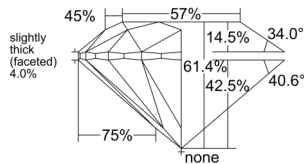

GIA®

FACSIMILE

GIA REPORT 1533523579

Verify this report at GIA.edu

GIA NATURAL DIAMOND DOSSIER®

September 24, 2025
GIA Report Number 1533523579
Shape and Cutting Style ..... Round Brilliant
Measurements ..... 5.38 - 5.41 x 3.31 mm

GRADING RESULTS

Carat Weight ..... 0.59 carat
Color Grade ..... G
Clarity Grade VS1
Cut Grade ..... Excellent

ADDITIONAL GRADING INFORMATION

Polish ..... Excellent
Symmetry ..... Excellent
Fluorescence ..... None
Clarity Characteristics..... Crystal, Cloud, Needle, Pinpoint
Inscription(s): GIA 1533523579

PROPORTIONS

Profile to actual proportions