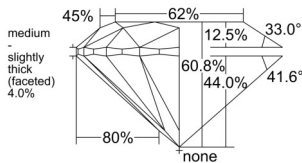

GIA®

FACSIMILE

GIA REPORT 1533505737

Verify this report at GIA.edu

GIA NATURAL DIAMOND DOSSIER®

September 23, 2025
GIA Report Number 1533505737
Shape and Cutting Style ..... Round Brilliant
Measurements ..... 5.11 - 5.13 x 3.11 mm

GRADING RESULTS

Carat Weight ..... 0.50 carat
Color Grade ..... F
Clarity Grade VVS1
Cut Grade ..... Excellent

ADDITIONAL GRADING INFORMATION

Polish ..... Excellent
Symmetry ..... Very Good
Fluorescence ..... None
Clarity Characteristics ..... Pinpoint, Feather
Inscription(s): GIA 1533505737

PROPORTIONS

Profile to actual proportions