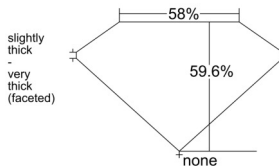

GIA®

FACSIMILE

GIA REPORT 1533487970

Verify this report at GIA.edu

GIA NATURAL DIAMOND DOSSIER®

September 22, 2025
GIA Report Number 1533487970
Shape and Cutting Style ..... Heart Brilliant
Measurements ..... 5.20 x 5.75 x 3.42 mm

GRADING RESULTS

Carat Weight ..... 0.61 carat
Color Grade ..... D
Clarity Grade SI1

ADDITIONAL GRADING INFORMATION

Polish ..... Excellent
Symmetry ..... Excellent
Fluorescence ..... None
Clarity Characteristics ..... Feather, Crystal, Cloud
Inscription(s): GIA 1533487970

PROPORTIONS

Profile not to actual proportions

GRADING SCALES

GIA COLOR SCALE		GIA CLARITY SCALE			
COLORLESS	D	VERY VERY SLIGHTLY INCLUDED	FLAWLESS		
	E		INTERNALLY FLAWLESS		
	F		VVS₁		
	NEAR COLORLESS	G	VERY SLIGHTLY INCLUDED	VVS₂	
		H		VS₁	
		FAINT	I	SLIGHTLY INCLUDED	VS₂
			J		SI₁
	LIGHT	K	INCLUDED	SI₂	
		L		I₁	
		M		I₂	
VERY LIGHT		N	INCLUDED	I₃	
		O			
		P			
		Q			
		R			
	S				
	T				
	U				
	V				
	W				
	X				
	Y				
	Z