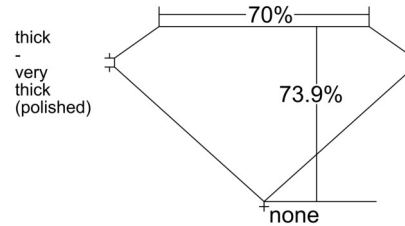

GIA NATURAL DIAMOND GRADING REPORT

September 23, 2025

GIA Report Number 1533484031

Shape and Cutting Style Square Modified Brilliant

Measurements 5.56 x 5.30 x 3.92 mm

GRADING RESULTS

Carat Weight 1.01 carat

PROPORTIONS

Profile not to actual proportions

CLARITY CHARACTERISTICS

GRADING SCALES

GIA COLOR SCALE

COLOURLESS	D
	E
	F
NEAR COLOURLESS	G
	H
	I
FAINT	J
	K
	L
VERY LIGHT	M
	N
	O
LIGHT	P
	Q
	R
	S
	T
	U
	V
W	
X	
Y	
Z	