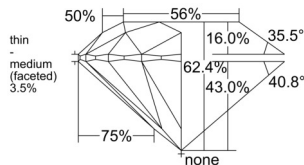

GIA®

FACSIMILE

GIA REPORT 1533375301

Verify this report at GIA.edu

GIA NATURAL DIAMOND DOSSIER®

September 18, 2025
GIA Report Number 1533375301
Shape and Cutting Style ..... Round Brilliant
Measurements ..... 5.27 - 5.30 x 3.30 mm

GRADING RESULTS

Carat Weight ..... 0.56 carat
Color Grade ..... K
Clarity Grade VVS1
Cut Grade ..... Excellent

ADDITIONAL GRADING INFORMATION

Polish ..... Excellent
Symmetry ..... Excellent
Fluorescence ..... None
Clarity Characteristics..... Pinpoint, Cloud, Needle
Inspection(s): GIA 1533375301

PROPORTIONS

GRADING SCALES

GIA COLOR SCALE	GIA CLARITY SCALE	GIA CUT SCALE	
D	FLAWLESS	EXCELLENT	
E	INTERNALLY FLAWLESS		
F		VVS₁	VERY GOOD
G	VVS₂		
H	VS₁	GOOD	
I	VS₂		
J	SI₁	FAIR	
K	SI₂		
L	I₁	POOR	
M			
N			
O	I₂		
P			
Q			
R	I₃		
S			
T			
U			
V			
W			
X			
Y			
Z