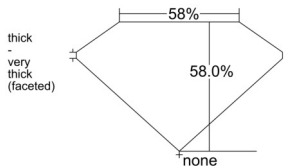

GIA®

FACSIMILE

GIA REPORT 1533361942

Verify this report at GIA.edu

GIA NATURAL DIAMOND DOSSIER®

September 09, 2025
GIA Report Number 1533361942
Shape and Cutting Style ..... Heart Brilliant
Measurements ..... 5.01 x 5.80 x 3.37 mm

GRADING RESULTS

Carat Weight ..... 0.60 carat
Color Grade ..... F
Clarity Grade VS1

ADDITIONAL GRADING INFORMATION

Polish ..... Excellent
Symmetry ..... Excellent
Fluorescence ..... None
Clarity Characteristics..... Cloud, Feather, Needle, Pinpoint
Inscription(s): GIA 1533361942

PROPORTIONS

Profile not to actual proportions

GRADING SCALES

GIA COLOR SCALE		GIA CLARITY SCALE	
COLORLESS	D	VERY VERY SLIGHTLY INCLUDED	FLAWLESS
	E		INTERNALLY FLAWLESS
	F		VVS₁
	G		VVS₂
	H		VS₁
	I		VS₂
	J		SI₁
	K		SI₂
	L		I₁
	M		I₂
NEAR COLORLESS	N	SLIGHTLY INCLUDED	I₃
	O		
	P		
	Q		
FAINT	R		
	S		
	T		
	U		
VERT LIGHT	V		
	W		
	X		
	Y		
LIGHT	Z