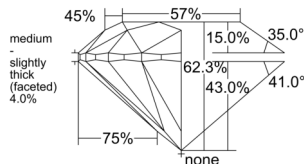

GIA®

FACSIMILE

GIA REPORT 1533302469

Verify this report at GIA.edu

GIA NATURAL DIAMOND DOSSIER®

September 16, 2025
GIA Report Number 1533302469
Shape and Cutting Style ..... Round Brilliant
Measurements ..... 5.36 - 5.39 x 3.35 mm

GRADING RESULTS

Carat Weight ..... 0.60 carat
Color Grade ..... G
Clarity Grade VS1
Cut Grade ..... Excellent

ADDITIONAL GRADING INFORMATION

Polish ..... Excellent
Symmetry ..... Excellent
Fluorescence ..... None
Clarity Characteristics..... Crystal, Needle, Pinpoint, Indented
Natural

Inscription(s): GIA 1533302469

PROPORTIONS

Profile to actual proportions

GRADING SCALES

GIA COLOR SCALE	GIA CLARITY SCALE	GIA CUT SCALE	
D	FLAWLESS	EXCELLENT	
E	INTERNALLY FLAWLESS		
F		VVS₁	VERY GOOD
G	VVS₂		
H	VS₁	GOOD	
I	VS₂		
J	SI₁	FAIR	
K	SI₂		
L	I₁	POOR	
M	I₂		
N	I₃		
O			
P			
Q			
R			
S			
T			
U			
V			
W			
X			
Y			
Z