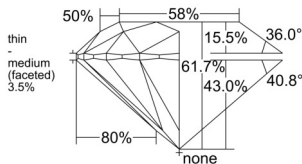

GIA®

FACSIMILE

GIA REPORT 1533288611

Verify this report at GIA.edu

GIA NATURAL DIAMOND DOSSIER®

September 02, 2025
GIA Report Number 1533288611
Shape and Cutting Style ..... Round Brilliant
Measurements ..... 4.91 - 4.93 x 3.04 mm

GRADING RESULTS

Carat Weight ..... 0.45 carat
Color Grade ..... D
Clarity Grade ..... Flawless
Cut Grade ..... Excellent

ADDITIONAL GRADING INFORMATION

Polish ..... Excellent
Symmetry ..... Excellent
Fluorescence ..... None
Clarity Characteristics ..... None
Inscription(s): GIA 1533288611

PROPORTIONS

GRADING SCALES

GIA COLOR SCALE	GIA CLARITY SCALE	GIA CUT SCALE	
COLOREDNESS D	FLAWLESS	EXCELLENT	
E	INTERNALLY FLAWLESS		
F		VVS₁	VERY GOOD
G	VVS₂		
H	VS₁	GOOD	
I	VS₂		
J	SI₁	FAIR	
K	SI₂		
L	I₁	POOR	
M	I₂		
N	I₃		
O			
P			
Q			
R			
S			
T			
U			
V			
W			
X			
Y			
Z