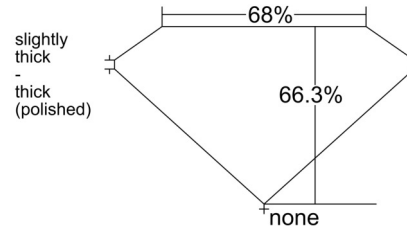

PROPORTIONS

Profile not to actual proportions