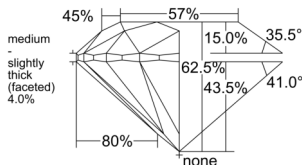

GIA®

FACSIMILE

GIA REPORT 1533178401

Verify this report at GIA.edu

GIA NATURAL DIAMOND DOSSIER®

August 20, 2025
GIA Report Number 1533178401
Shape and Cutting Style ..... Round Brilliant
Measurements ..... 5.28 - 5.31 x 3.31 mm

GRADING RESULTS

Carat Weight ..... 0.57 carat
Color Grade I
Clarity Grade VS1
Cut Grade ..... Excellent

ADDITIONAL GRADING INFORMATION

Polish ..... Excellent
Symmetry ..... Excellent
Fluorescence ..... None
Clarity Characteristics ..... Cloud
Inscription(s): GIA 1533178401

PROPORTIONS

Profile to actual proportions

GRADING SCALES

GIA COLOR SCALE	GIA CLARITY SCALE	GIA CUT SCALE
D	FLAWLESS	EXCELLENT
E	FLAWLESS	
F	INTERNALLY FLAWLESS	VERY GOOD
G	FLAWLESS	
H	VVS₁	GOOD
I	VVS₂	
J	VS₁	FAIR
K	VS₂	
L	SI₁	POOR
M	SI₂	
N	I₁	
O	I₂	
P	I₃	
Q		
R		
S		
T		
U		
V		
W		
X		
Y		
Z